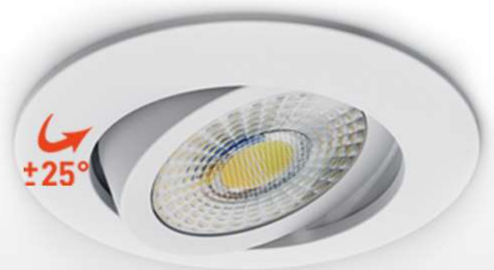

# DL86C LED DOWNLIGHT 8W 800IM 3CCT

Slim heightsize(27mm)

Choice of different Driver

- Selectable:3CCT 2700K/3000K/4000K
- Slim height size (27mm)
- to accommodate the lowest ceiling void
- Speed fit loop in/out push fit terminals for solid or stranded cable
- Wide range of Cutout sizes (68mm)
- IP44,suitable for bathrooms (indoor use only)
- Strong protected spring clips
- Free Flicker and Dimmable