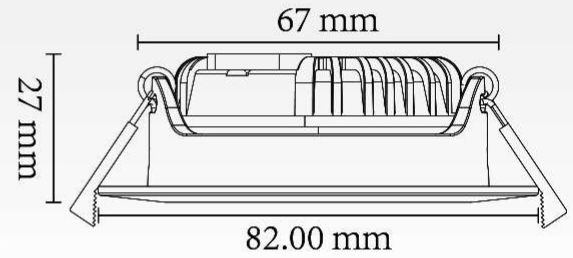

# DL86C LED DOWNLIGHT 8W 800IM 3CCT

Slim heightsize(27mm)

Choice of different Driver

- Selectable:3CCT 2700K/3000K/4000K
- Slim height size (27mm)
- to accommodate the lowest ceiling void
- Speed fit loop in/out push fit terminals for solid or stranded cable
- Wide range of Cutout sizes (68mm)
- IP44,suitable for bathrooms (indoor use only)
- Strong protected spring clips
- Free Flicker and Dimmable